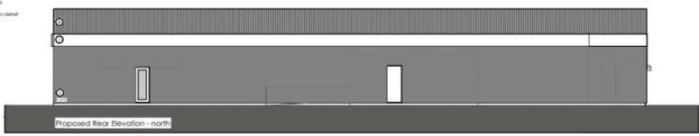

1. **Spectator Stand Materials:**
1. Pulverised metal sheet - steel gully
  2. Coloured backing material on steel frame

1:1250:24 - 1/2000 scale for pitched, 1/4000 scale for other elements
A: 20/24 - 1/2000 scale

INFORMATION

nssp

Para Business Park, Nottingham Road
Melton Mowbray, LE13 0PN

Proposed Redevelopment of
Eborac Park
Wilton Road, Cambsley
Peterborough, Cambs
Peterborough City Council

Refurbished Clubhouse Building

Drawn	Checked	Scale	Date
1/2000	1/2000	1/2000	1/2000

1:1250:24 - 1/2000 scale for pitched, 1/4000 scale for other elements
A: 20/24 - 1/2000 scale

INFORMATION

nssp

Para Business Park, Nottingham Road
Melton Mowbray, LE13 0PN

Proposed Redevelopment of
Eborac Park
Wilton Road, Cambsley
Peterborough, Cambs
Peterborough City Council

Refurbished Clubhouse Building

Drawn	Checked	Scale	Date
1/2000	1/2000	1/2000	1/2000