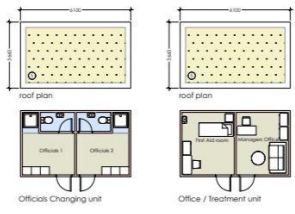

1. **Spectator Stand Materials:**
1. Pulverised metal sheet - steel gully
  2. Coloured backing material on steel frame

1:1250:24 - 1/2000 scale for pitched, 1/4000 scale for other elements
A: 20/24 - 1/2000 scale

INFORMATION

nssp

Para Business Park, Nottingham Road
Melton Mowbray, LE13 0PN

Proposed Redevelopment of
Eborac Park
Wilton Road, Cambsley
Peterborough, Cambs
Peterborough City Council

Refurbished Clubhouse Building

Drawn	Checked	Scale	Date
1/2000	1/2000	1/2000	1/2000

1:1250:24 - 1/2000 scale for pitched, 1/4000 scale for other elements
A: 20/24 - 1/2000 scale

INFORMATION

nssp

Para Business Park, Nottingham Road
Melton Mowbray, LE13 0PN

Proposed Redevelopment of
Eborac Park
Wilton Road, Cambsley
Peterborough, Cambs
Peterborough City Council

Refurbished Clubhouse Building

Drawn	Checked	Scale	Date
1/2000	1/2000	1/2000	1/2000