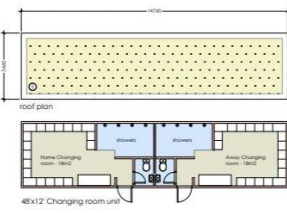

1. **Spectator Stand Materials:**
1. Pulverised metal sheet - steel gully
  2. Coloured backing material on steel frame

1:1250:24 - 1/2000 scale for pitched, 1/4000 scale for other elements
A: 20/24 - 1/2000 scale

INFORMATION

nssp

Para Business Park, Nottingham Road
Melton Mowbray, LE13 0PN

Proposed Redevelopment of
Eborac Park
Wilton Road, Cambsley
Peterborough, Cambs
Peterborough City Council

Refurbished Clubhouse Building

Drawn	Checked	Scale	Date
1/2000	1/2000	1/2000	1/2000

1:1250:24 - 1/2000 scale for pitched, 1/4000 scale for other elements
A: 20/24 - 1/2000 scale

INFORMATION

nssp

Para Business Park, Nottingham Road
Melton Mowbray, LE13 0PN

Proposed Redevelopment of
Eborac Park
Wilton Road, Cambsley
Peterborough, Cambs
Peterborough City Council

Refurbished Clubhouse Building

Drawn	Checked	Scale	Date
1/2000	1/2000	1/2000	1/2000