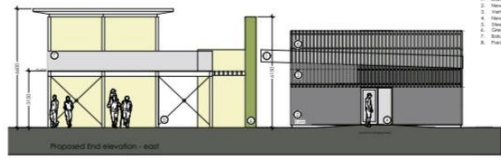

1. **Spectator Stand Materials:**
1. Pulverised metal sheet - steel gully
  2. Coloured backing material on steel frame

1:1250:24 - 1/2000 scale for pitched, 1/4000 scale for other elements
A: 20/24 - 1/2000 scale

INFORMATION

nssp

Para Business Park, Nottingham Road
Melton Mowbray, LE13 0PN

Proposed Redevelopment of
Eborac Park
Wilton Road, Cambsley
Peterborough, Cambs
Peterborough City Council

Refurbished Clubhouse Building

Drawn	Checked	Scale	Date
1/2000	1/2000	1/2000	1/2000

1:1250:24 - 1/2000 scale for pitched, 1/4000 scale for other elements
A: 20/24 - 1/2000 scale

INFORMATION

nssp

Para Business Park, Nottingham Road
Melton Mowbray, LE13 0PN

Proposed Redevelopment of
Eborac Park
Wilton Road, Cambsley
Peterborough, Cambs
Peterborough City Council

Refurbished Clubhouse Building

Drawn	Checked	Scale	Date
1/2000	1/2000	1/2000	1/2000