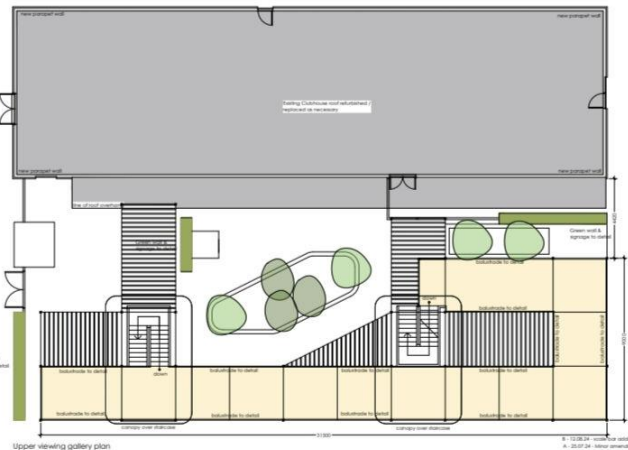

1:1250:24 - 1/2000 scale for pitched, 1/4000 scale for other elements
A: 20/24 - 1/2000 scale

INFORMATION

nssp

Para Business Park, Nottingham Road
Melton Mowbray, LE13 0PN

Proposed Redevelopment of
Eborac Park
Wilton Road, Cambsley
Peterborough, Cambs
Peterborough City Council

Refurbished Clubhouse Building

Drawn	Checked	Scale	Date
1/2000	1/2000	1/2000	1/2000

1:1250:24 - 1/2000 scale for pitched, 1/4000 scale for other elements
A: 20/24 - 1/2000 scale

INFORMATION

nssp

Para Business Park, Nottingham Road
Melton Mowbray, LE13 0PN

Proposed Redevelopment of
Eborac Park
Wilton Road, Cambsley
Peterborough, Cambs
Peterborough City Council

Refurbished Clubhouse Building

Drawn	Checked	Scale	Date
1/2000	1/2000	1/2000	1/2000