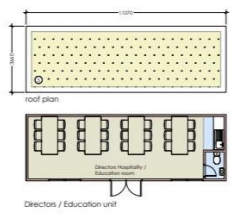

1. **Spectator Stand Materials:**
1. Pulverised metal sheet - steel gully
  2. Coloured backing material on steel frame

1:1250:24 - 1/2000 scale for pitched, 1/4000 scale for other elements
A: 20/24 - 1/2000 scale

INFORMATION

nssp

Para Business Park, Nottingham Road
Melton Mowbray, LE13 0PN

Proposed Redevelopment of
Eborac Park
Wilton Road, Cambsley
Peterborough, Cambs
Peterborough City Council

Refurbished Clubhouse Building

Drawn	Checked	Scale	Date
1/2000	1/2000	1/2000	1/2000

1:1250:24 - 1/2000 scale for pitched, 1/4000 scale for other elements
A: 20/24 - 1/2000 scale

INFORMATION

nssp

Para Business Park, Nottingham Road
Melton Mowbray, LE13 0PN

Proposed Redevelopment of
Eborac Park
Wilton Road, Cambsley
Peterborough, Cambs
Peterborough City Council

Refurbished Clubhouse Building

Drawn	Checked	Scale	Date
1/2000	1/2000	1/2000	1/2000