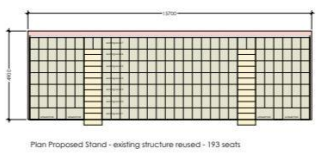

1. **Spectator Stand Materials:**
1. Pulverised metal sheet - steel gully
  2. Coloured backing material on steel frame

1:1250:24 - 1/2000 scale for pitched, 1/4000 scale for other elements
A: 20/24 - 1/2000 scale

INFORMATION

nssp

Para Business Park, Nottingham Road
Melton Mowbray, LE13 0PN

Proposed Redevelopment of
Eborac Park
Wilton Road, Cambsley
Peterborough, Cambs
Peterborough City Council

Refurbished Clubhouse Building

Drawn	Checked	Scale	Date
1/2000	1/2000	1/2000	1/2000

1:1250:24 - 1/2000 scale for pitched, 1/4000 scale for other elements
A: 20/24 - 1/2000 scale

INFORMATION

nssp

Para Business Park, Nottingham Road
Melton Mowbray, LE13 0PN

Proposed Redevelopment of
Eborac Park
Wilton Road, Cambsley
Peterborough, Cambs
Peterborough City Council

Refurbished Clubhouse Building

Drawn	Checked	Scale	Date
1/2000	1/2000	1/2000	1/2000