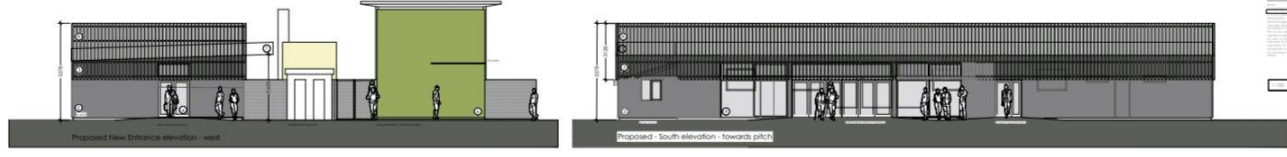

1:1250:24 - 1/2000 scale for pitched, 1/4000 scale for other elements
A: 20/24 - 1/2000 scale

INFORMATION

nssp

Para Business Park, Nottingham Road
Melton Mowbray, LE13 0PN

Proposed Redevelopment of
Eborac Park
Wilton Road, Cambsley
Peterborough, Cambs
Peterborough City Council

Refurbished Clubhouse Building

Drawn	Checked	Scale	Date
1/2000	1/2000	1/2000	1/2000

1:1250:24 - 1/2000 scale for pitched, 1/4000 scale for other elements
A: 20/24 - 1/2000 scale

INFORMATION

nssp

Para Business Park, Nottingham Road
Melton Mowbray, LE13 0PN

Proposed Redevelopment of
Eborac Park
Wilton Road, Cambsley
Peterborough, Cambs
Peterborough City Council

Refurbished Clubhouse Building

Drawn	Checked	Scale	Date
1/2000	1/2000	1/2000	1/2000