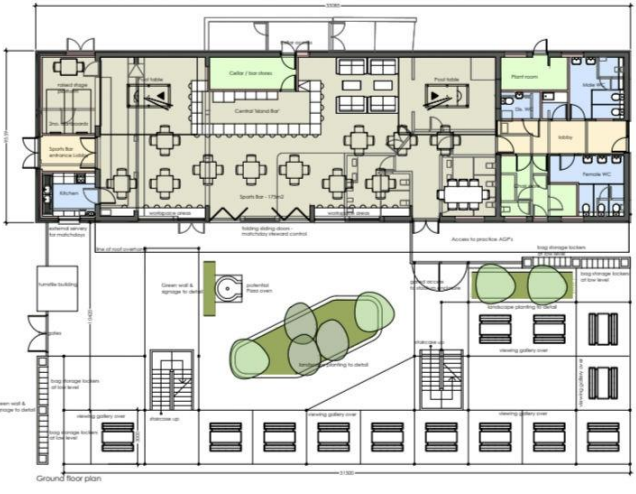

1:1250:24 - 1/2000 scale for pitched, 1/4000 scale for other elements
A: 20/24 - 1/2000 scale

INFORMATION

nssp

Para Business Park, Nottingham Road
Melton Mowbray, LE13 0PN

Proposed Redevelopment of
Eborac Park
Wilton Road, Cambsley
Peterborough, Cambs
Peterborough City Council

Refurbished Clubhouse Building

Drawn	Checked	Scale	Date
1/2000	1/2000	1/2000	1/2000

1:1250:24 - 1/2000 scale for pitched, 1/4000 scale for other elements
A: 20/24 - 1/2000 scale

INFORMATION

nssp

Para Business Park, Nottingham Road
Melton Mowbray, LE13 0PN

Proposed Redevelopment of
Eborac Park
Wilton Road, Cambsley
Peterborough, Cambs
Peterborough City Council

Refurbished Clubhouse Building

Drawn	Checked	Scale	Date
1/2000	1/2000	1/2000	1/2000