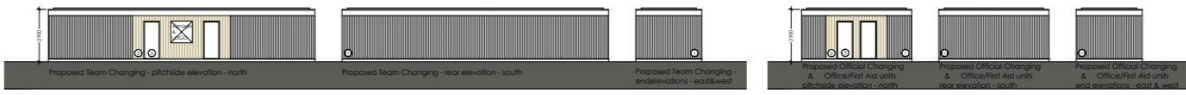

1. **Spectator Stand Materials:**
1. Pulverised metal sheet - steel gully
  2. Coloured backing material on steel frame

1:1250:24 - 1/2000 scale for pitched, 1/4000 scale for other elements
A: 20/24 - 1/2000 scale

INFORMATION

nssp

Para Business Park, Nottingham Road
Melton Mowbray, LE13 0PN

Proposed Redevelopment of
Eborac Park
Wilton Road, Cambsley
Peterborough, Cambs
Peterborough City Council

Refurbished Clubhouse Building

Drawn	Checked	Scale	Date
1/2000	1/2000	1/2000	1/2000

1:1250:24 - 1/2000 scale for pitched, 1/4000 scale for other elements
A: 20/24 - 1/2000 scale

INFORMATION

nssp

Para Business Park, Nottingham Road
Melton Mowbray, LE13 0PN

Proposed Redevelopment of
Eborac Park
Wilton Road, Cambsley
Peterborough, Cambs
Peterborough City Council

Refurbished Clubhouse Building

Drawn	Checked	Scale	Date
1/2000	1/2000	1/2000	1/2000